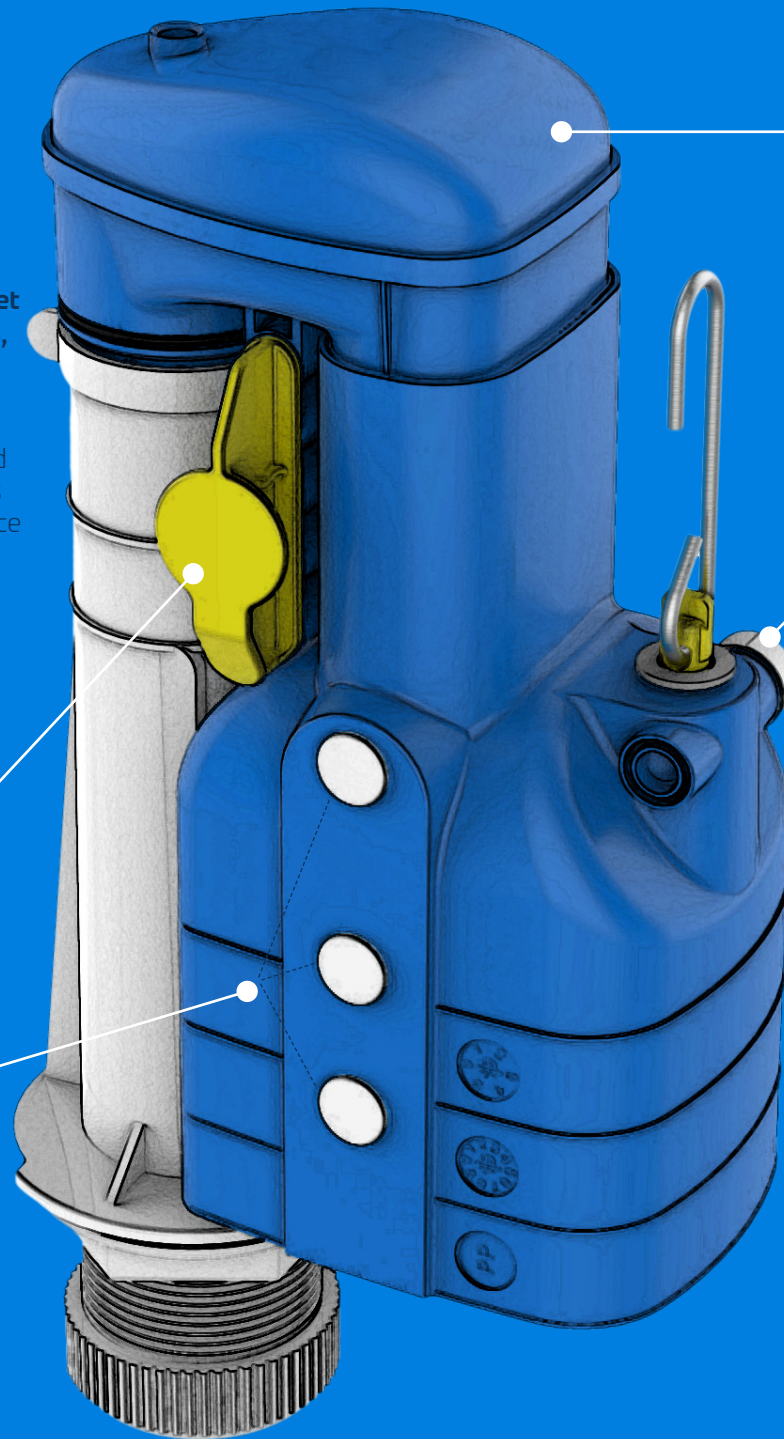

TYDE's Turbo Edge is the world's most compact toilet syphon, guaranteed to fit more places than any others, with absolutely no compromise on flush performance.

Manufactured in the UK by Thomas Dudley, Turbo Edge is guaranteed to fit in to all types of lever-operated cistern currently available, offering plumbers, installers and designers a versatile, easy-to-fit and easy-to-service solution even in the tightest spaces.

Height Adjustable

From 7½" (191mm) to 9½" (241mm)

Volume Adjustment

6/7/9 litre volume adjustment guaranteeing optimum flush performance

Flow control

Improves water flow resulting in an optimum flush

Interchangeable washer

Easy conversion to single flush

Features and Benefits

7 reasons why the TurboEdge toilet syphon is the perfect choice for modern bathroom installations...

- ~ **Best fit:** The world's smallest serviceable toilet syphon is guaranteed to fit all lever-operated cisterns
- ~ **Easy to install:** Turbo Edge's height-adjustable, demountable design allows for easy first-time fitting for most cistern shapes
- ~ **Easy to maintain:** Because it's demountable you don't have to dismantle the entire cistern for servicing in the future
- ~ **Good in a tight spot:** The all-new, full captive yellow fixing pin doesn't have to be removed during installation so it's easier for you to work in tight spaces
- ~ **Saves water:** Easy-flush volume adjustments can be done in seconds and Duoflush comes as standard
- ~ **Easy to retrofit:** Turbo Edge is the only toilet syphon that will retrofit on to ALL existing Dudley downlegs issued over the last 30 years (including the Turbo 88 adjustable and Fixed Height, S44R and S1-11 syphons)
- ~ **Easy for all users:** Turbo Edge's user friendly, light-touch operation makes it ideal for very young and elderly users