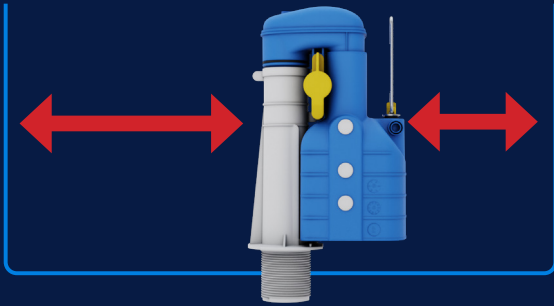

TYDE's Turbo Edge is the world's most compact toilet syphon, guaranteed to fit more places than any others, with absolutely no compromise on flush performance.

Manufactured in the UK by Thomas Dudley, Turbo Edge is guaranteed to fit in to all types of lever-operated cistern currently available, offering plumbers, installers and designers a versatile, easy-to-fit and easy-to-service solution even in the tightest spaces.

Easy conversion to single flush

Features and Benefits

7 reasons why the TurboEdge toilet syphon is the perfect choice for modern bathroom installations...

- ~ **Best fit:** The world's smallest serviceable toilet syphon is guaranteed to fit all lever-operated cisterns
- ~ **Easy to install:** Turbo Edge's height-adjustable, demountable design allows for easy first-time fitting for most cistern shapes
- ~ **Easy to maintain:** Because it's demountable you don't have to dismantle the entire cistern for servicing in the future
- ~ **Good in a tight spot:** The all-new, full captive yellow fixing pin doesn't have to be removed during installation so it's easier for you to work in tight spaces
- ~ **Saves water:** Easy-flush volume adjustments can be done in seconds and Duoflush comes as standard
- ~ **Easy to retrofit:** Turbo Edge is the only toilet syphon that will retrofit on to ALL existing Dudley downlegs issued over the last 30 years (including the Turbo 88 adjustable and Fixed Height, S44R and S1-11 syphons)
- ~ **Easy for all users:** Turbo Edge's user friendly, light-touch operation makes it ideal for very young and elderly users

Worlds Smallest Syphon

Smallest syphon in the world, delivering the same flush performance as other larger syphon's

Fits Anywhere

Fits all syphon flush ceramic and plastic WC cisterns

 **MADE IN
BRITAIN**