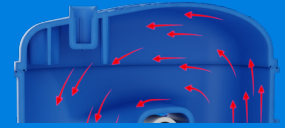

Height Adjustable

From 7½" (191mm) to 9½" (241mm)

Volume Adjustment

6/7/9 litre volume adjustment guaranteeing optimum flush performance

Flow control

Improves water flow resulting in an optimum flush

Interchangeable washer

Easy conversion to single flush

Features and Benefits

7 reasons why the TurboEdge toilet syphon is the perfect choice for modern bathroom installations...

- ~ **Best fit:** The world's smallest serviceable toilet syphon is guaranteed to fit all lever-operated cisterns
- ~ **Easy to install:** Turbo Edge's height-adjustable, demountable design allows for easy first-time fitting for most cistern shapes
- ~ **Easy to maintain:** Because it's demountable you don't have to dismantle the entire cistern for servicing in the future
- ~ **Good in a tight spot:** The all-new, full captive yellow fixing pin doesn't have to be removed during installation so it's easier for you to work in tight spaces
- ~ **Saves water:** Easy-flush volume adjustments can be done in seconds and Duoflush comes as standard
- ~ **Easy to retrofit:** Turbo Edge is the only toilet syphon that will retrofit on to ALL existing Dudley downlegs issued over the last 30 years (including the Turbo 88 adjustable and Fixed Height, S44R and S1-11 syphons)
- ~ **Easy for all users:** Turbo Edge's user friendly, light-touch operation makes it ideal for very young and elderly users