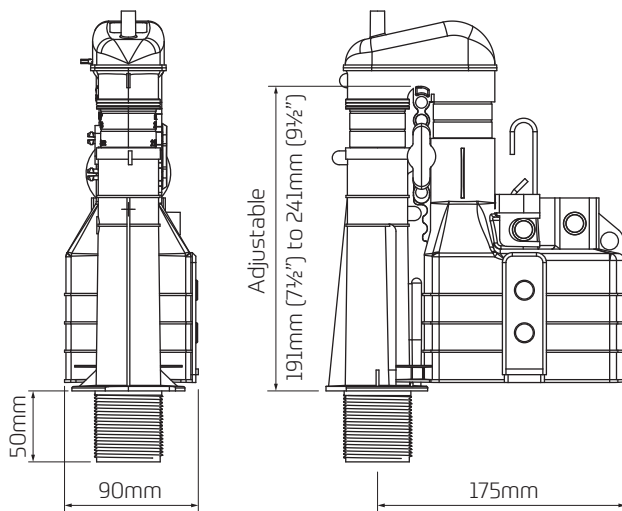

Dudley

TURBO 88™ ADJUSTABLE

Adjustable Duoflush® Syphon

Applications

Ideal for use as a replacement in most ceramic exposed and plastic concealed cisterns.

Water Saving

- ~ Dudley Duoflush® delivers water saving reduced flush when lever is held down and full flush when lever is depressed and released
- ~ Water Technology List registered.

Features

- ~ 6/7/9 litre convertible flush volume
- ~ Height adjustable to suit a wide range of configurations
- ~ 2-part design enable quick servicing in under 5 minutes
- ~ Retrofittable to an existing Turbo down leg
- ~ Spares packs available
- ~ WRAS approved.

Dimensional Data

Technical Data

Outlet	1½" BSP (48mm)
Flush Volume	6/7/9 Litre Convertible
Sizes	Adjustable from 191mm (7½") to 241mm (9½") in ½" increments
Cistern Type	Low Level